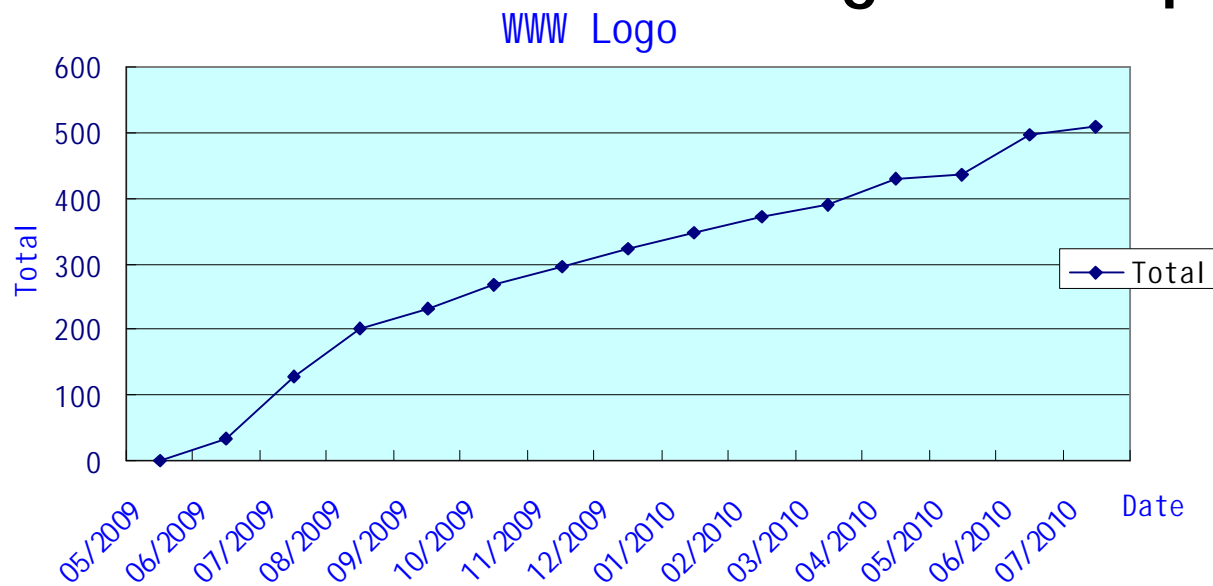

IPv6 Enabled Program Report

All the data was concluded
by July 27, 2010

IPv6 Enabled WWW Program

- Total Applications: 885
- Successful Applications: 510
- Applications Failed in Primary Test: 135
- Applications Without Posting the Script: 240

Figure 1 The statistic of WWW Logo winner

WWW Logo Winners by Location

The first five:

1. JP --- 17.17%
2. CN --- 10.51%
3. US --- 9.9%
4. DE --- 7.47%
5. NL --- 4.44%

IPv6 Enabled ISP Program

- Total Applications: 108
- Successful Applications: 64
- Applications Failed in Primary Test: 8
- Applications Without Posting the Script: 36