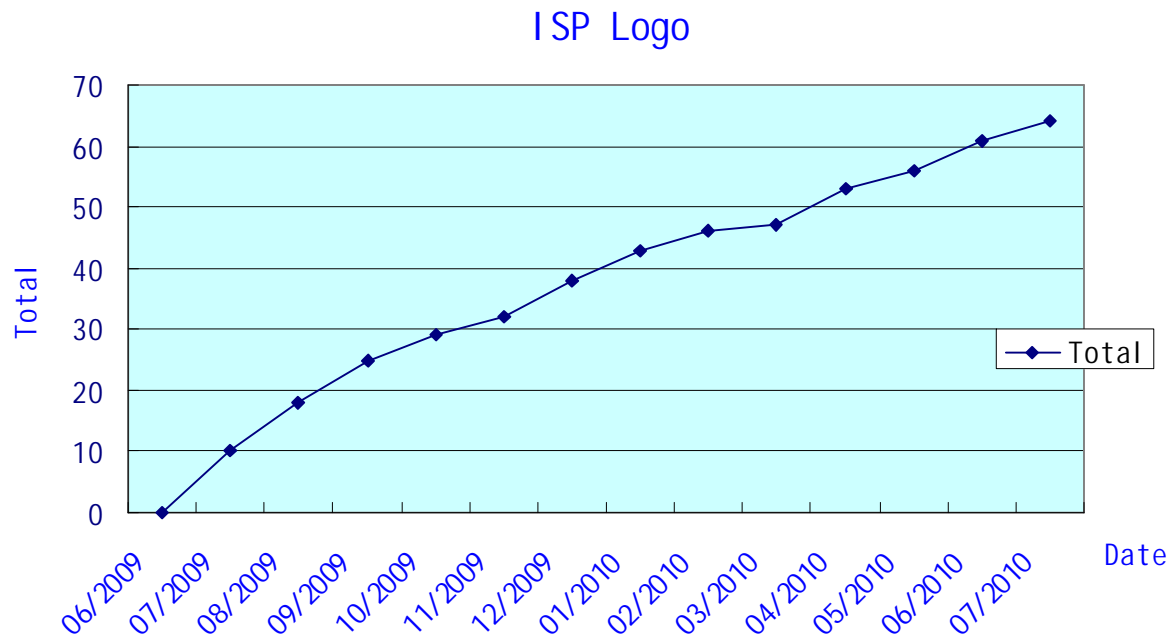

IPv6 Enabled Program Report

All the data was concluded
by July 27, 2010

IPv6 Enabled WWW Program

- Total Applications: 885
- Successful Applications: 510
- Applications Failed in Primary Test: 135
- Applications Without Posting the Script: 240

Figure 1 The statistic of WWW Logo winner

WWW Logo Winners by Location

The first five:

1. JP --- 17.17%
2. CN --- 10.51%
3. US --- 9.9%
4. DE --- 7.47%
5. NL --- 4.44%

IPv6 Enabled ISP Program

- Total Applications: 108
- Successful Applications: 64
- Applications Failed in Primary Test: 8
- Applications Without Posting the Script: 36

Figure 1 The statistic of ISP Logo winner

ISP Logo Winners by Location

The first five:

1. MY --- 19.67%
2. NL --- 11.48%
3. US --- 9.84%
4. JP --- 8.2%
5. CN --- 6.25%