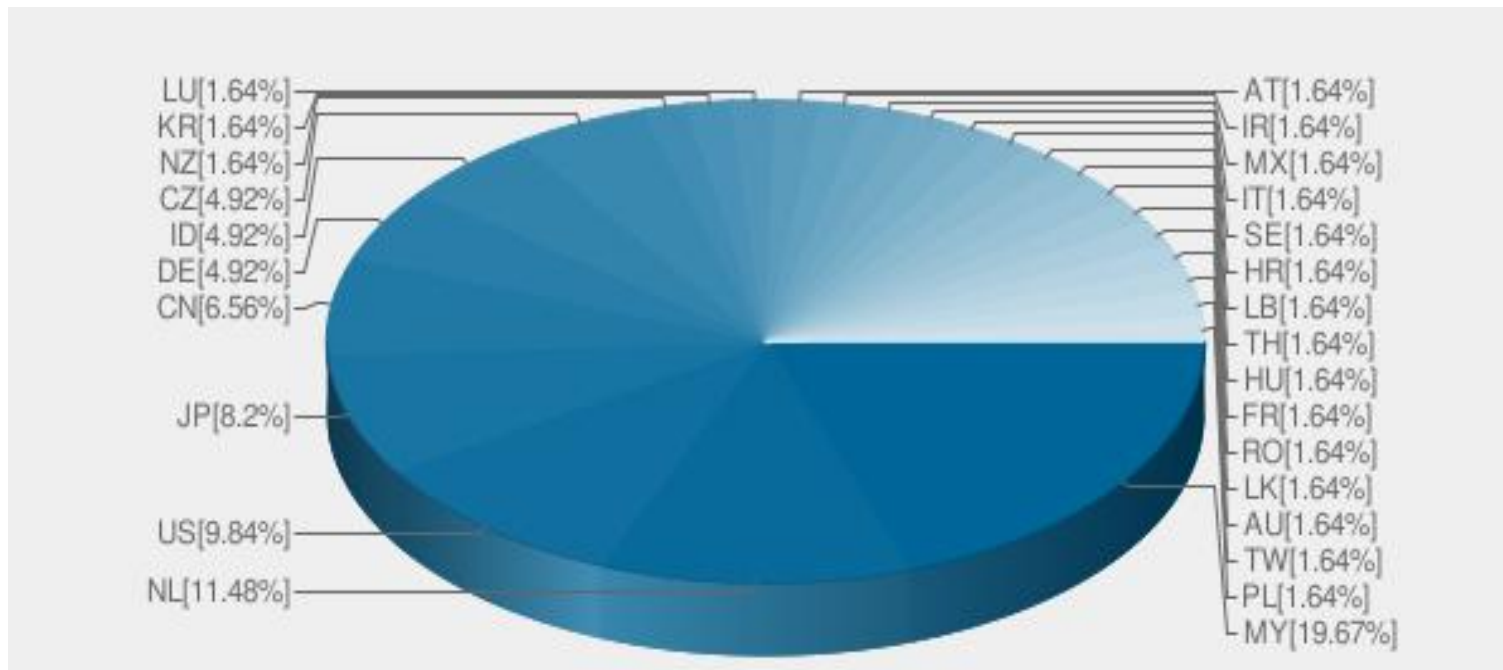

IPv6 Enabled Program Report

All the data was concluded
by July 27, 2010

IPv6 Enabled WWW Program

- Total Applications: 885
- Successful Applications: 510
- Applications Failed in Primary Test: 135
- Applications Without Posting the Script: 240

Figure 1 The statistic of WWW Logo winner

WWW Logo Winners by Location

The first five:

1. JP --- 17.17%
2. CN --- 10.51%
3. US --- 9.9%
4. DE --- 7.47%
5. NL --- 4.44%

IPv6 Enabled ISP Program

- Total Applications: 108
- Successful Applications: 64
- Applications Failed in Primary Test: 8
- Applications Without Posting the Script: 36

Figure 1 The statistic of ISP Logo winner

ISP Logo Winners by Location

The first five:

1. MY --- 19.67%
2. NL --- 11.48%
3. US --- 9.84%
4. JP --- 8.2%
5. CN --- 6.25%