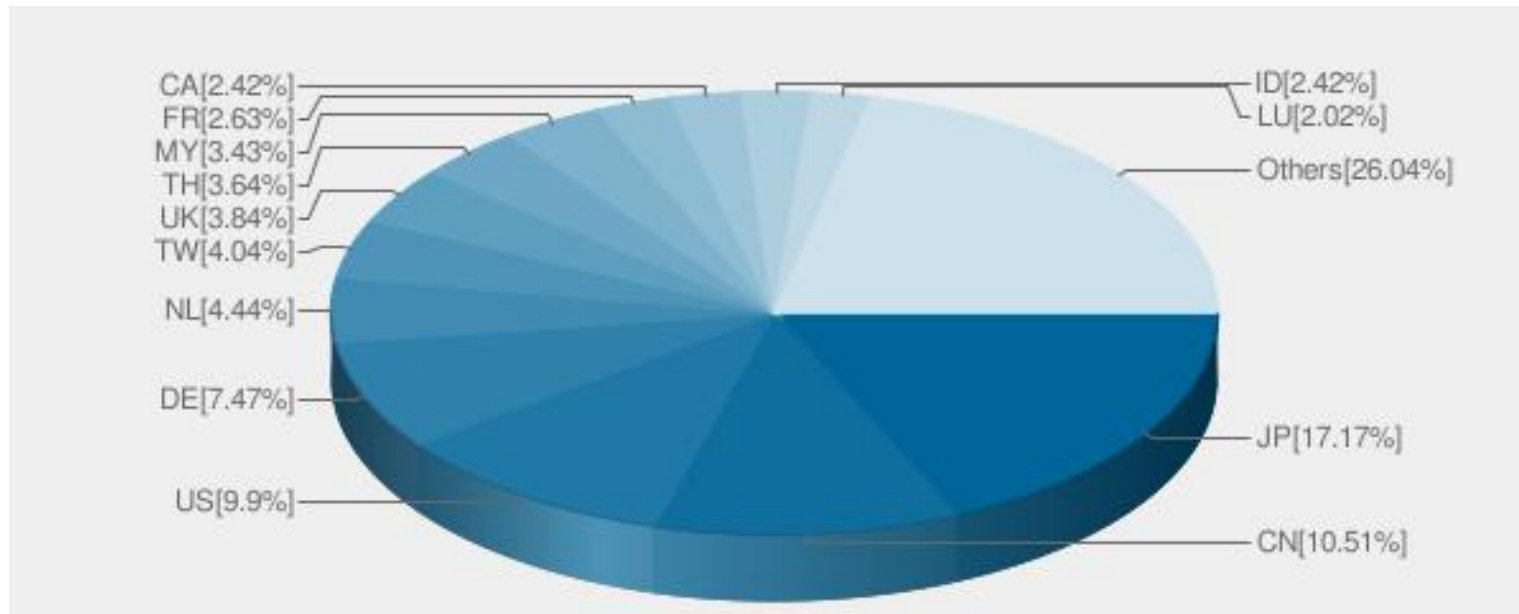

IPv6 Enabled Program Report

All the data was concluded
by July 27, 2010

IPv6 Enabled WWW Program

- Total Applications: 885
- Successful Applications: 510
- Applications Failed in Primary Test: 135
- Applications Without Posting the Script: 240

Figure 1 The statistic of WWW Logo winner

WWW Logo Winners by Location

The first five:

1. JP --- 17.17%
2. CN --- 10.51%
3. US --- 9.9%
4. DE --- 7.47%
5. NL --- 4.44%

IPv6 Enabled ISP Program

- Total Applications: 108
- Successful Applications: 64
- Applications Failed in Primary Test: 8
- Applications Without Posting the Script: 36

Figure 1 The statistic of ISP Logo winner

ISP Logo Winners by Location

The first five:

1. MY --- 19.67%
2. NL --- 11.48%
3. US --- 9.84%
4. JP --- 8.2%
5. CN --- 6.25%